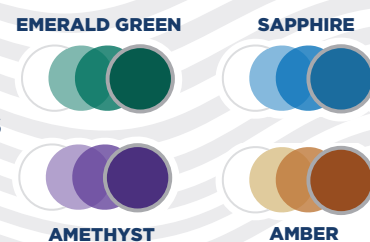

Plus, *Transitions® XTRActive®* lenses are now available in these mirrored colours — Flash Gold, Silver, Copper, Violet-Blue and Blue-Green.

Transitions Signature

Our best everyday light intelligent lenses.

Featuring exclusive *Chromea7™* technology, our fastest and most responsive lenses in all lighting and temperature conditions.

Style COLORS

A New Vision of Vibrant Colour

Transitions Signature style colors give patients new style options that fit any frame.

Style MIRRORS

Reflect a New Shade of Style

Smart new technology gives *Transitions XTRActive* style mirrors a one-of-a-kind mirrored look when they darken outside.

Transitions Signature lenses are still available in these iconic lens colours:

4 NEW Style Colors

Transitions XTRActive lenses are available in these iconic lens colours:

5 NEW Style Mirrors

Transitions™

light intelligent lenses

LIGHT INTELLIGENT
AUTOMATICALLY ADAPT TO
CHANGING LIGHT CONDITIONS.