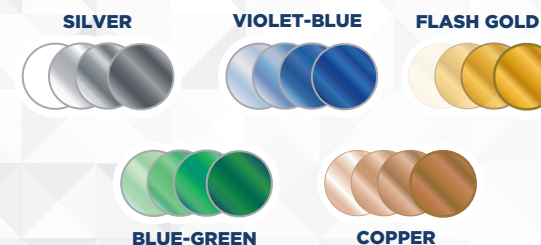

5 NEW Style Mirrors