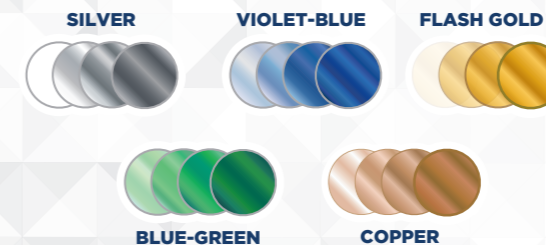

5 NEW Style Mirrors