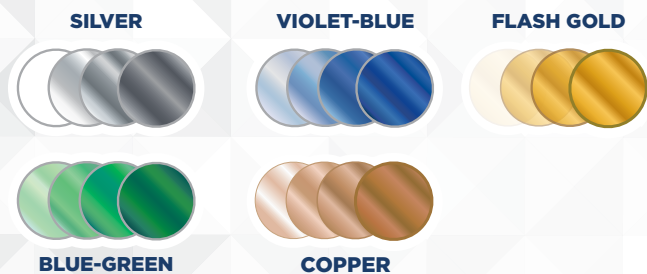

Transitions™

light under
control™

GEN8™ New technology
New frontier of performance

[transitions.com](https://www.transitions.com)

Photochromic performance is influenced by temperature, UV exposure, and lens material. ©2019 Transitions Optical Limited.

GREY

BROWN

GRAPHITE GREEN

Available in 2020

MAKE A STYLE
STATEMENT.

NEW
Style
MIRRORS

Freestyle your frames with
one of our intelligent mirror colours,
which adapts to any light.

PICK YOUR COLOUR.
CHOOSE YOUR STYLE.

NEW
Style
COLORS

Transitions lenses are now available
in four new style colours for you
to personalize any frame.

5 NEW
Style Mirrors

4 NEW
Style Colors

Available in 2020 with
Transitions Signature GEN 8

Transitions, Transitions Signature, XTRActive and Vantage are registered trademarks and the Transitions logo and Transitions Light Intelligent Lenses are trademarks of Transitions Optical, Inc. used under license by Transitions Optical Limited. Light Under Control & Gen 8 are a trademark of Transitions Optical Limited. © 2019 Transitions Optical Ltd. Photochromic performance is influenced by temperature, UV exposure, and lens material.